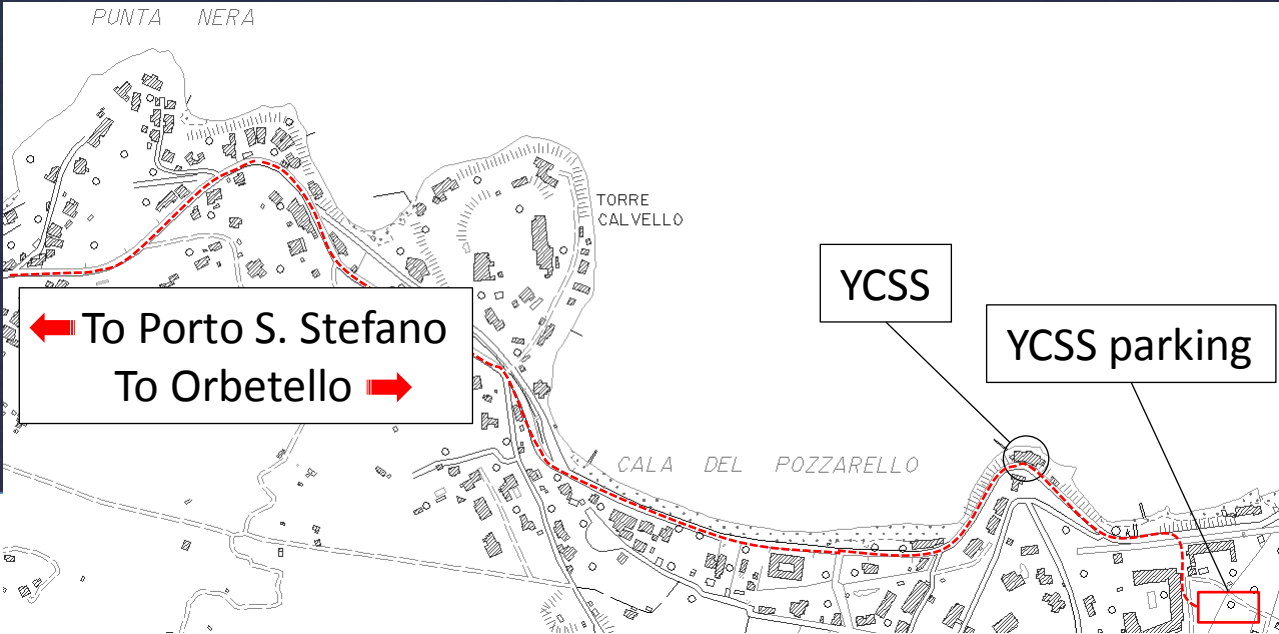

— To/from parking (with pass-auto, only)

Free parking (with pass-auto, only)

Moorings

Race Village and Race Secretariat

Meeting point for bus transfers

No-parking area.
Cargo loading -
unloading, only

LIVIDONIA

LA SANITA'

PORTO SANTO STEFANO

YCSS

Race Village

← To Porto S. Stefano
To Orbetello →

YCSS

YCSS parking