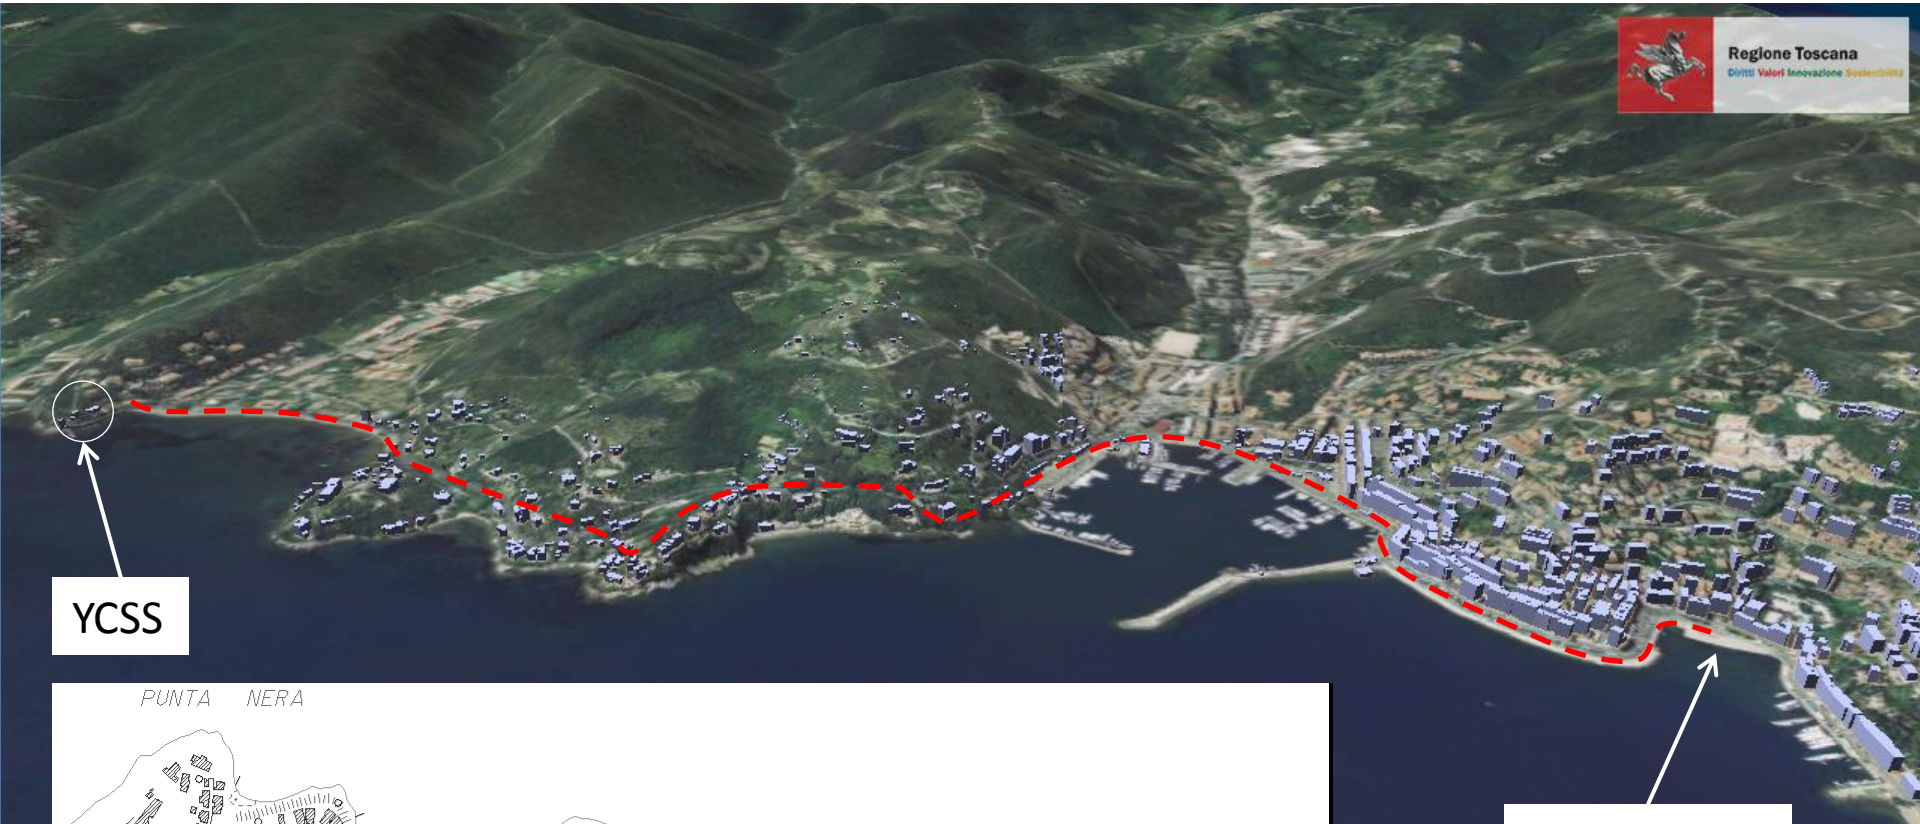

— To/from parking (with pass-auto, only)

Free parking (with pass-auto, only)

Moorings

Race Village and Race Secretariat

Meeting point for bus transfers

No-parking area.
Cargo loading -
unloading, only

LIVIDONIA

LA SANITA'

PORTO SANTO STEFANO

YCSS

Race Village

← To Porto S. Stefano
To Orbetello →

YCSS

YCSS parking